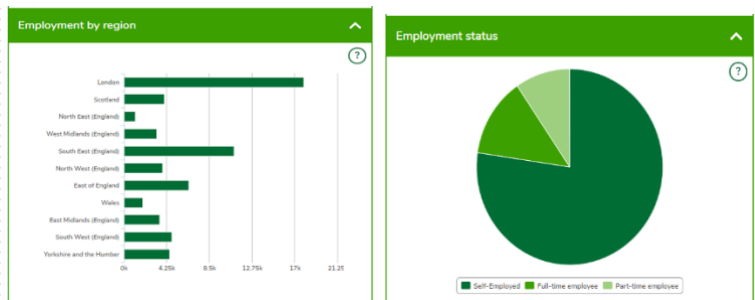

Jobs and labour market

Routes into the industry

There are many different routes into industry. Apprenticeships, T level courses, volunteering, sixth form or college courses with a lead focus on Art and Design.