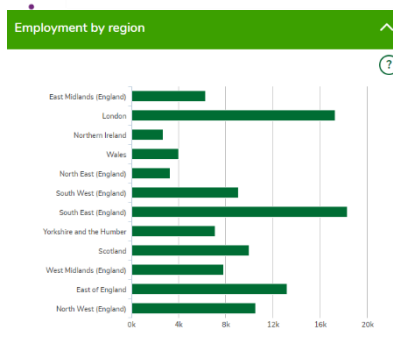

Salary

£42,120
average salary

The UK average salary is £29,813

37
average weekly hours

There are 37.5 hours in the average working week

59% male
41% female

The UK workforce is 47% female and 53% male

Jobs and labour market

Routes into the industry

Once you leave school, it would be recommended that you go on to study a course with a focus on agriculture, science including Biology and Chemistry and Mathematics.