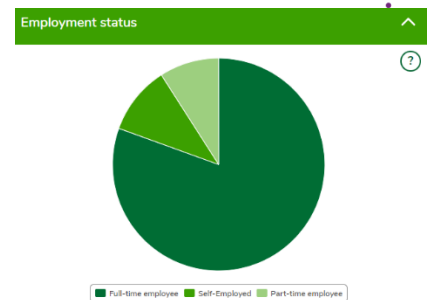

Salary

£42,120
average salary

The UK average salary is £29,813

37
average weekly hours

There are 37.5 hours in the average working week

59% male
41% female

The UK workforce is 47% female and 53% male

Jobs and labour market

Routes into the industry

Once you leave school, it would be recommended that you go on to study a course with a focus on agriculture, science including Biology and Chemistry and Mathematics.